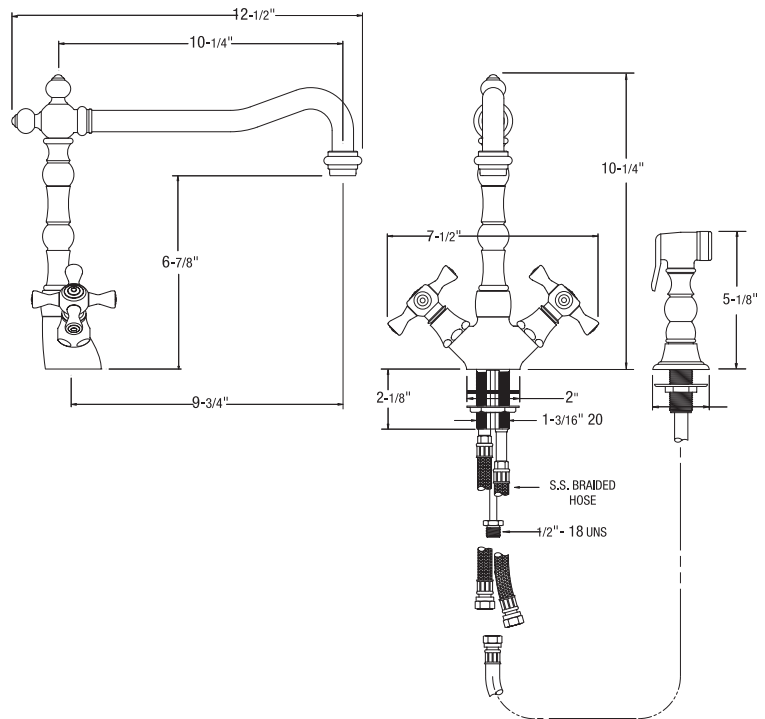

FEATURES

- Solid brass body
- Ceramic disc cartridge
- Reversible mounting hardware adapts to thick or thin mounting surfaces
- 2.2 G.P.M. flow rate
- Installation in a 1-3/8" hole

CODE/STANDARDS COMPLIANCE

PRODUCT SPECIFICATION

Kitchen faucet to include cross handles and decorative spout with solid brass body, and ceramic disc cartridge. Faucet dimensions to be as follows: Reach: 10-1/4"; Spout Height: 7". Side spray to be made from solid brass. Reversible mounting hardware to adapt to thick or thin mounting surfaces. Kitchen faucet to be Blanco MADISON III Model 157-027-_____in _____finish.

MODEL	REACH	SPOUT HEIGHT	FAUCET HEIGHT
157-027	10-1/4	7	9-1/2

See next page for exploded parts drawing and parts list.

JOB INFORMATION

Job Name: _____

Contact: _____

Date Specified: _____

Specifier: _____

Contractor: _____