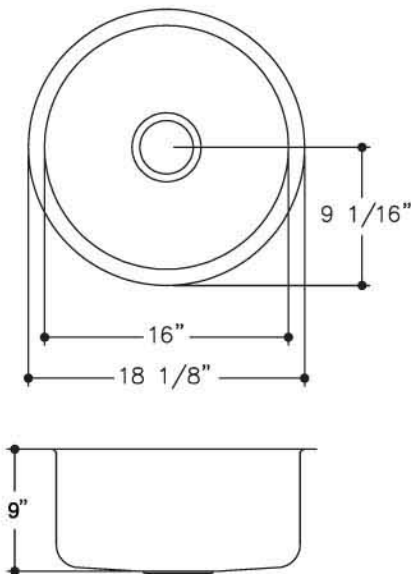

3050 Campus Drive, Suite 500 • Hatfield, PA 19440
Customer Service: 1.800.626.5771

- 18-10 Stainless Steel
- Fully Undercoated
- Limited Lifetime Buyer Warranty

Fits 24" Cabinet

Model #	Faucet Holes	Finish Deck/Bowl	Bowl Size ↕ X ↔	Sink Depth	Overall Dimension	Gauge	Cutout Dimension
UR18/90K/E	NA	Silk	16" Diameter	9"	18 1/8" Round	18	17 1/8" Diameter